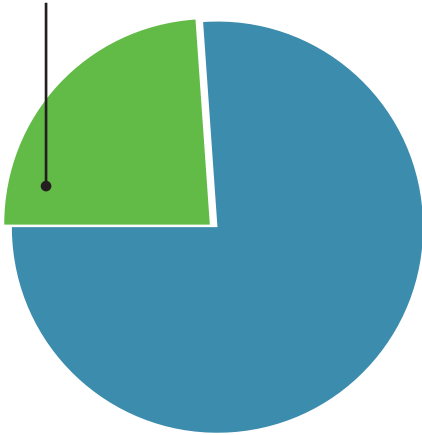

2017-2018 WARREN COUNTY PROFILE

What is the impact of food insecurity in the 34 counties served by the Food Bank of Central & Eastern North Carolina? In our service area, 600,000 individuals were unable to consistently access enough nutritious food to live a healthy, active life, or went hungry because they had to skip meals. Hunger has grown into an epidemic, and is still more prevalent than ever, affecting more than just the families living at or below the poverty line. Food insecurity has emerged as a defined reality for hundreds of thousands of hard-working Americans who still cannot keep food on the table. The Food Bank continues our commitment to feed those living with hunger and will be more focused than ever as we deliver care through our programs to serve children, families and seniors.

THE NEED County population¹: 20,234

Food insecurity ¹	
Number of people who are food insecure	4,600
Percentage of people who are food insecure	22.6%
Children under 18 who are food insecure	970
Percentage of children under 18 who are food insecure	25.1%
Individuals over 65 who are living below the poverty level ²	684

Hunger ³	
Number of children receiving free/reduced school meals	2,126
Percentage of children receiving free/reduced school meals	100%
Unemployment ⁴	
Percentage unemployment June 2018	6.2%

22.6%
4,600 people
are food insecure
in Warren County.