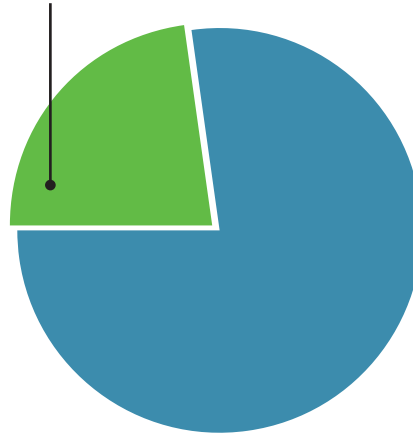

25.1%
970 children under 18
are food insecure in
Warren County.